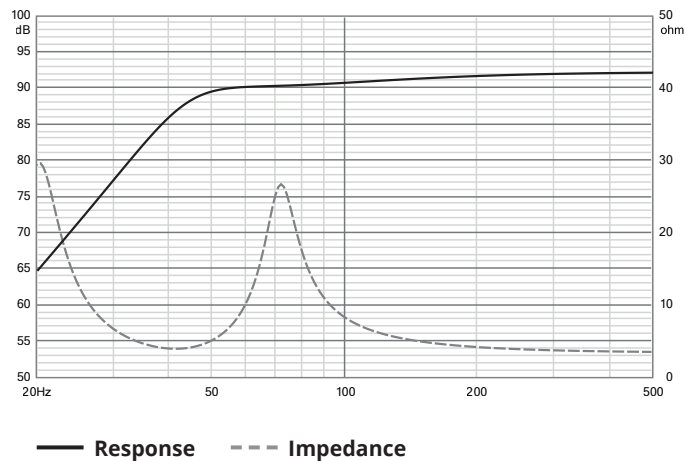

SBE W8 BR D2.2

Logix Essentials 8" 2x2 ohm ported wedge box

SPECIFICATIONS

Power Handling	200	W RMS
Box Shape	Wedge	
Box Type	Vented	
Voice Coil	Dual	
Protective Grille	Included	

TECHNICAL SPECIFICATIONS

Box Volume	14,0	L
Box Dimensions	310x310x335	mm
RMS Power Handling	200	W
Impedance	2x2	Ohm
Sensitivity (2,83V/1W)	90,00	dB
Frequency Range	31-900	Hz
Voice Coil Diameter	40,0	mm
Voice Coil Wire	Copper	
Voice Coil Former	Aluminium	
Cone	Pressed Paper	

- » Compact wedge box design with reflex port for deep bass and powerful sound.
- » Smart 4-Pin connector for fast and secure connection
- » Protective mesh grille for protection of the woofer
- » Powerful 8" DVC woofer with oversized ferrite magnet system
- » 30 cm connection cable with 4-pin locking connector included