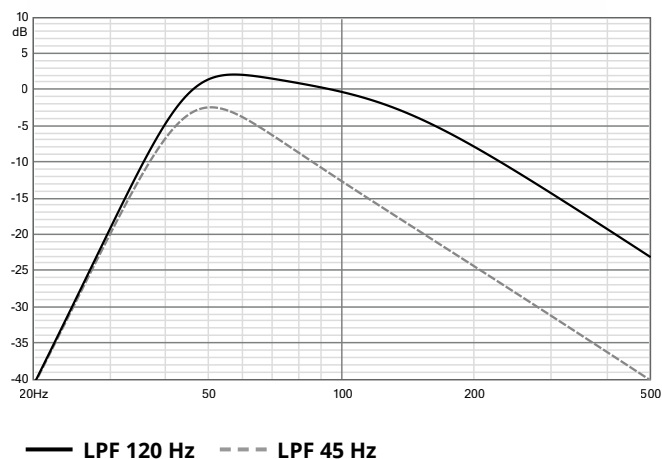

### FEATURES

Woofer Size	200	mm
Remote*	RVC.1	
Auto Turn On	DC/BTL	
Power Cable*	5 + 1	m
Box Type	Vented	

\*Included

### TECHNICAL SPECIFICATIONS

Supply Voltage	10 - 16	V
Start-Stop Voltage (min)	7,5	V
Sensitivity - HL	0,6 - 18	V
Sensitivity - LL	0,2 - 7,3	V
Lowpass X-Over	45 - 120	Hz
Box Volume	11,00	l
Fuse Type	ATC	
Fuse Rating	10	A
Remote Volume Control	15	dB
Box Dimensions	335x150x470	mm

- » Bassreflex port and integrated Power Amplifier for deep bass and powerful sound
- » Shallow design for normal and downfiring applications
- » Smart 18-Pin connector for fast and secure connection

- » RCA and High Level inputs for connection to aftermarket and OEM headunits
- » Auto turn-on (DC/BTL) for High Level inputs and Remote-In for Low Level and High Level applications