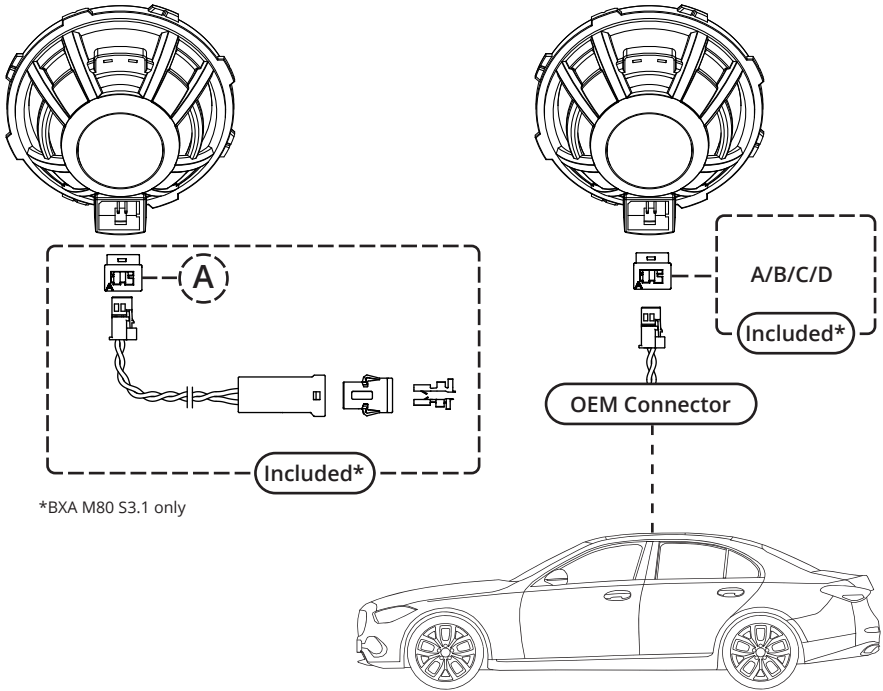

Connection Diagram

BXA M80 S3.1

*BXA M80 S3.1 only

Coding	Color	Fits*
A	Black	Mercedes
B	Claret Violet	Audi
		Tesla
C	Water Blue	BMW
		Ferrari
		McClaren
		Mini
		Rolls Royce
D	Yellow	Porsche

*All or certain models