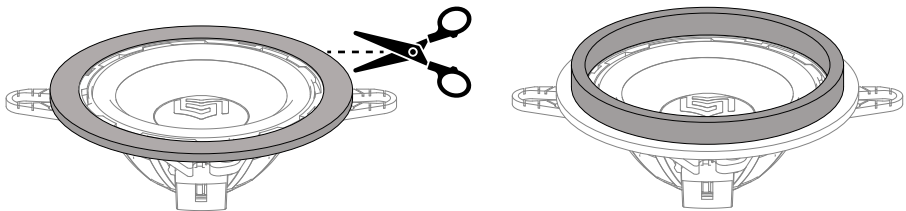

Use the stiff foam gasket to seal any gaps between the speaker ring and the car. Trim the edges for a precise fit.

If needed, use the soft PU foam on top to seal the gap between the speaker and the OEM grille.